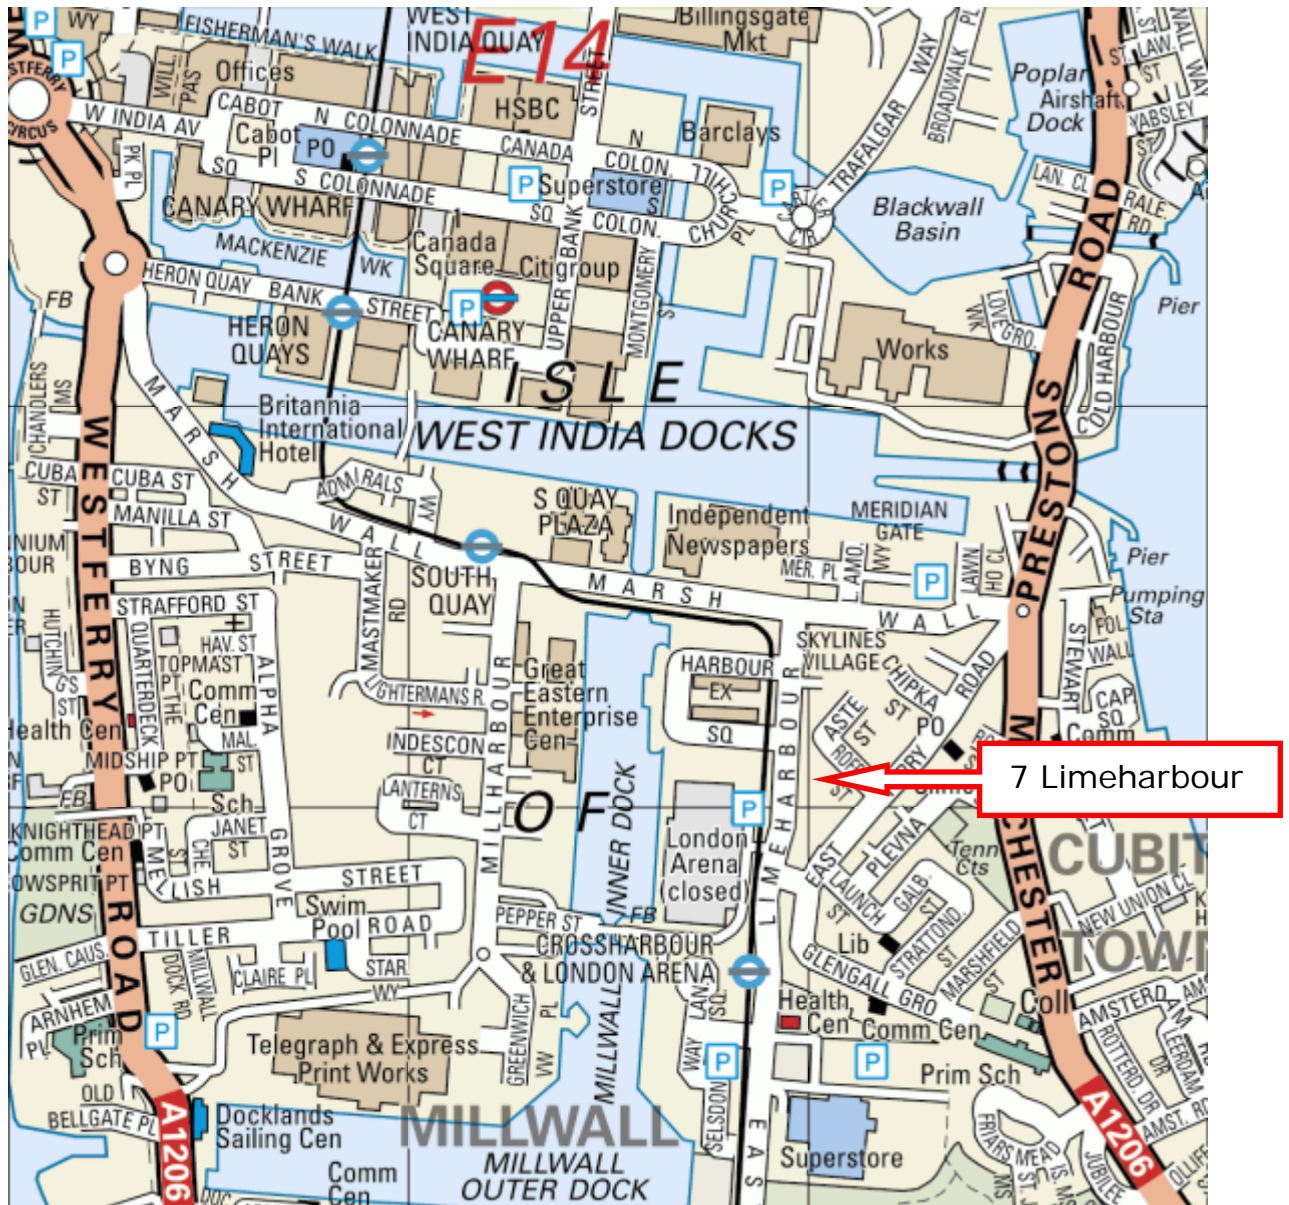

International Capital Market Association Ltd

Address: ICMA Limited
7 Limeharbour
London, E14 9NQ

Telephone: 020 7538 5656
Fax: 020 7538 4902
Web: www.icma-group.org

By public transport the nearest station is Crossharbour on the DLR.

As you exit the station go down the steps, turn right and then left onto the main road (Limeharbour).

Our building, (grey and red with smoked glass windows), is located approximately two minutes walk from the station, on the right hand side of the road, opposite the buildings site and diagonally opposite the Harbour Exchange buildings.